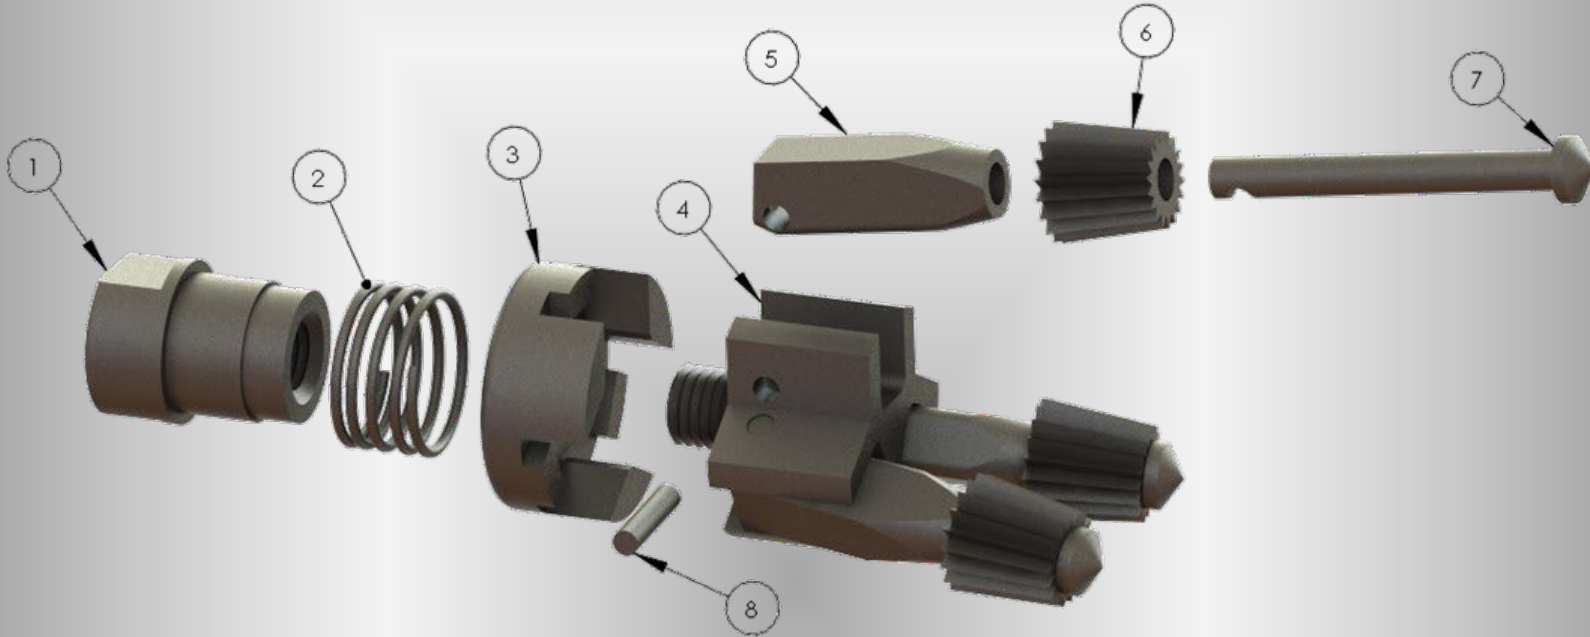

Spring Finger Head Parts Diagram

Head No.	Tube ID	Close d	Ex- pand To	Coupling Tap	1	2	3	4	5		6		7		8	No. of Arms
					Coupling	Spring	Pin Lock	Spider	Long Arm	Short Arm	Cone Cutter	Star Cutter	Long Cutter Pin	Short Cutter Pin	Arm Pin	
MSRA 1470	1-1/2"	1-3/8"	2-3/8"	9/16"	MSRA 1473	MSRA 1479	MSRA 1476	M1471	M1472	-	M2947	-	M1474	-	M1475	3
MSRA 4470	2-5/16"	2"	3-1/2"	3/4"	MSRA 4473	MSRA 4479	MSRA 4476	M4471	M4472	-	MC19	-	M4474	-	M4475	3
MSRA 3370	2-3/4"	2-1/4"	3-7/8"	7/8"	MSRA 3373	MSRA 3379	MSRA 3376	M3371	M3372	-	M637 (3)	-	M3374	-	M3375	3
MSRA 3270	3"	2-1/2"	4"	7/8"	MSRA 3373	MSRA 3379	MSRA 3276	M3271	M3472	M3272	M1047 (2)	M2837 (2)	M3474	M3274 (2)	M3275	4
MSRA 970	3-1/4"	2-3/4"	4-1/4"	7/8"	MSRA 973	MSRA 3379	MSRA 976	M971	M972	M972A	M637 (4)	N/A	M974	-	M975	4
MSRA 770	3-1/2"	3"	4-7/8"	7/8"	MSRA 773	MSRA 779	MSRA 776	M771	M772	M772A	M747 (4)	N/A	M774	-	M775	4
MSA 5770	4-3/4"	2-3/4"	5-1/2"	7/8"	MSRA 773	-	MSRA 776	M771	M772S	-	M747 (4)	-	M774S	-	M775	4